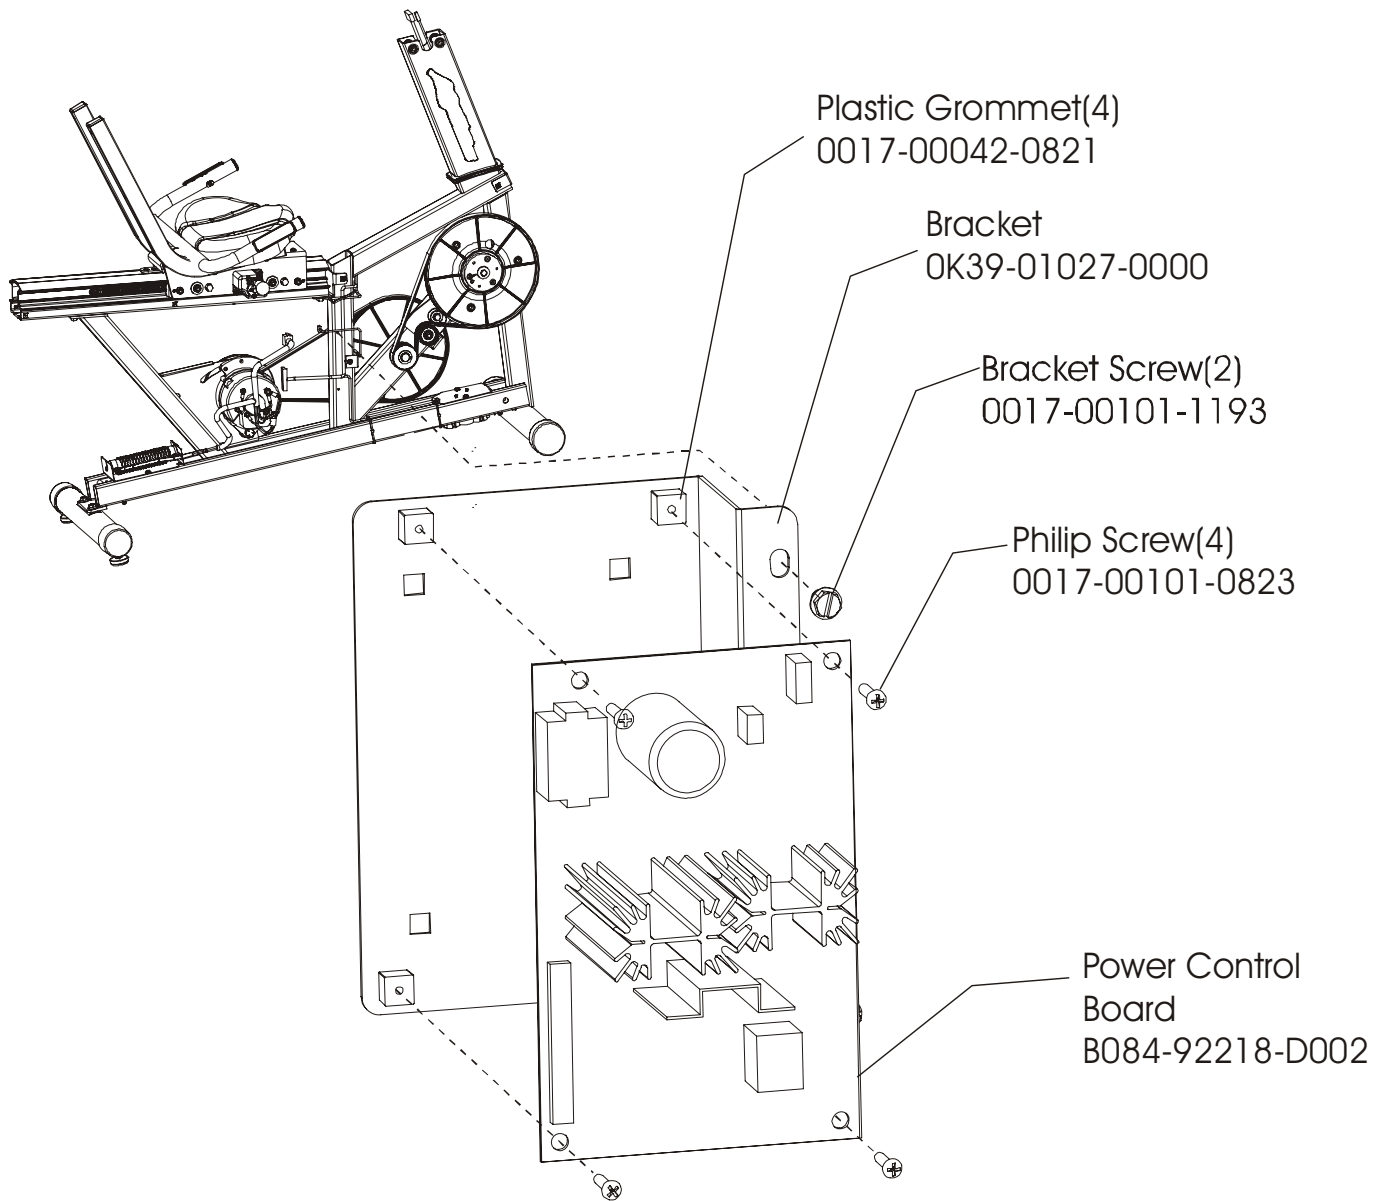

ARCTIC SILVER 95Ri
Resistor Assembly – AK39-00020-0001

95R-0XXX-04
S/N 100000 and UP

ARCTIC SILVER 95Ri
Power Control Board

95R-0XXX-04
S/N 10000 and UP

Assembly Number - AK39-00022-0001

ARCTIC SILVER 95Ri
Alternator w/Pulley Assembly