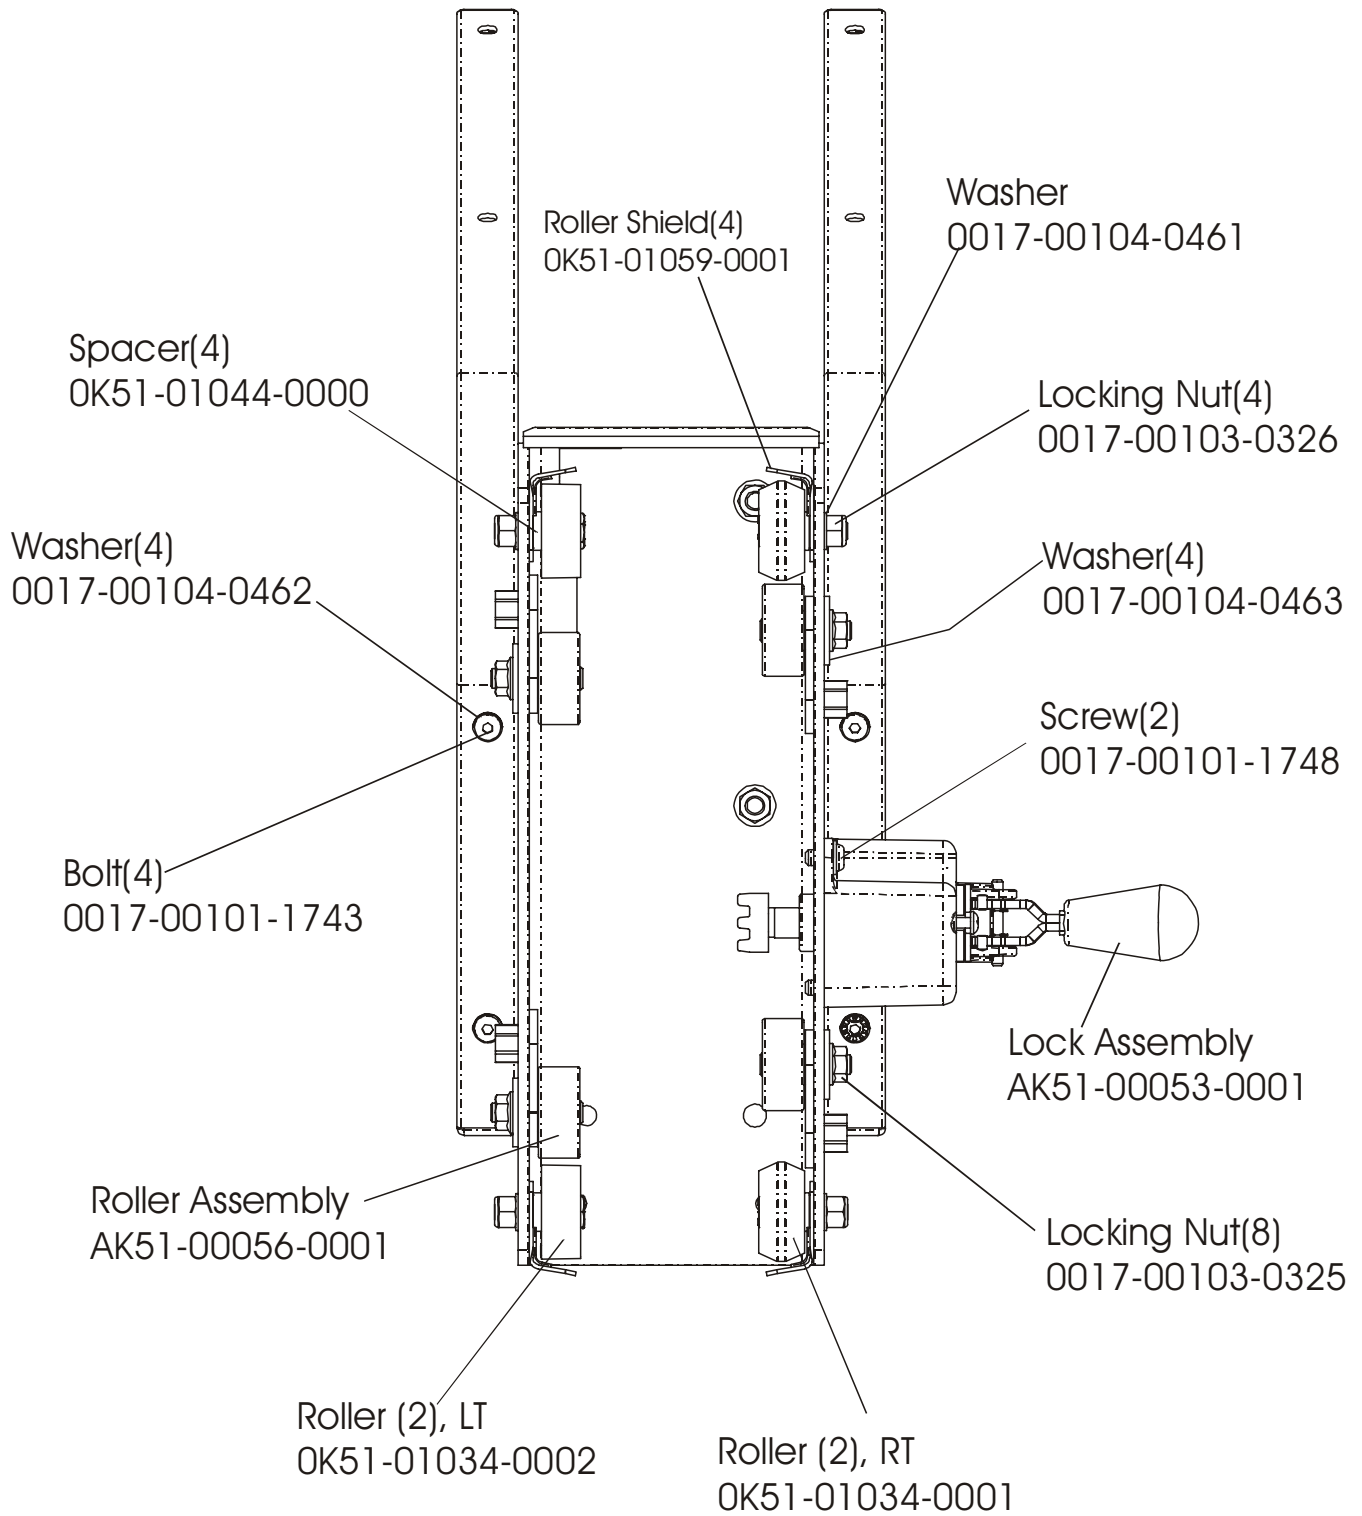

Kit Number – GK63-00002-0007

Idler Bracket Assembly – AK63-00021-0000

ARCTIC SILVER 95Ri
Seat Assembly

95R-0XXX-04
S/N 10000 and UP

ARCTIC SILVER 95Ri
Seat Assembly - Bottom

95R-0XXX-04
S/N 10000 and UP

ARCTIC SILVER 95Ri
Seat Frame Assembly

95R-0XXX-04
S/N 100000 and UP

ARCTIC SILVER 95Ri
Seat Pads and Accessory Tray

95R-0XXX-04
S/N 100000 and UP

ARCTIC SILVER 95Ri
Extrusion Assy. – AK39-00027-0005

95R-0XXX-04
S/N 100000 and UP

ARCTIC SILVER 95Ri
Wheel and Leveler