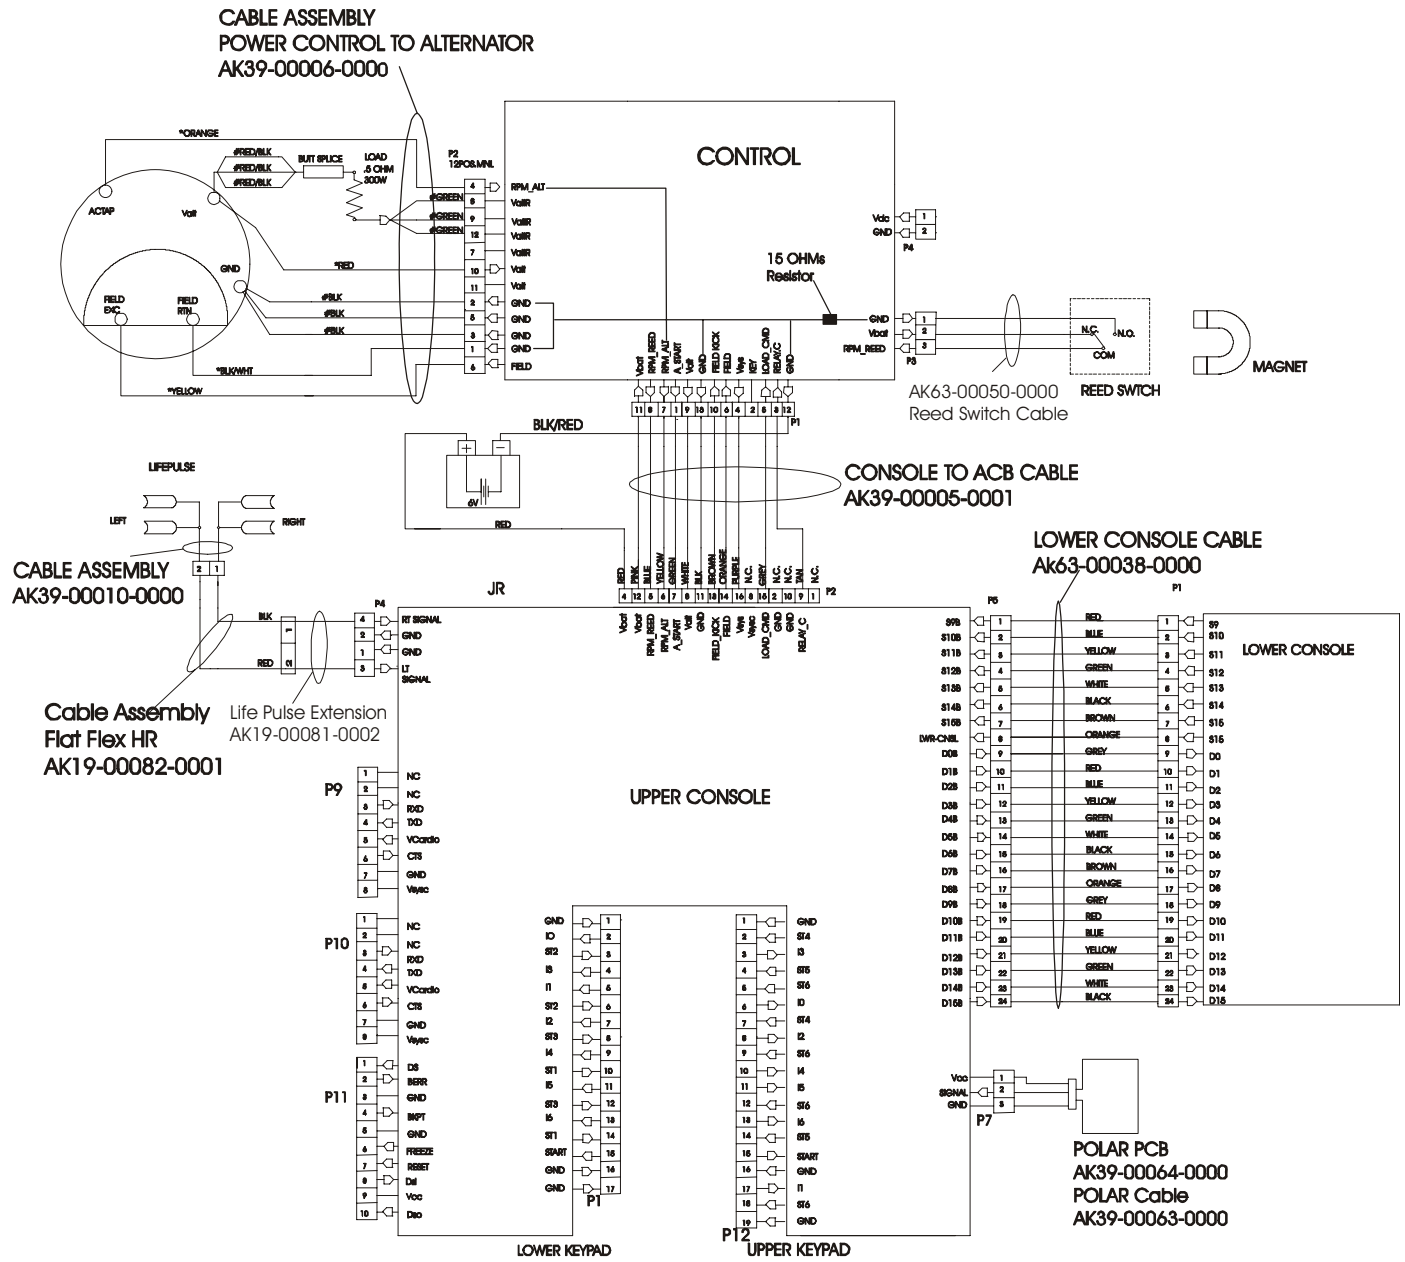

Cable Coax - AK32-00020-0001
Cable Power Ext - AK32-00078-0001