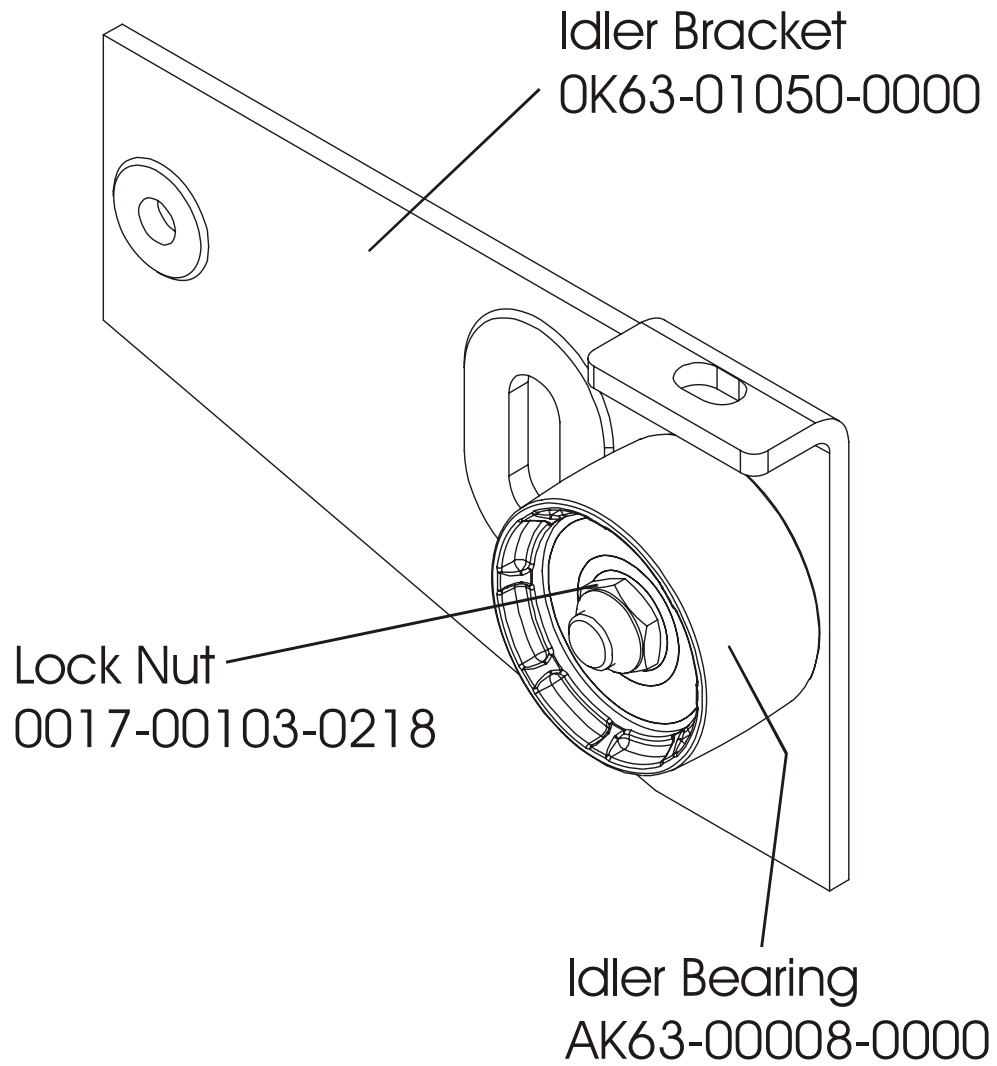

Idler Bracket Assembly – AK63-00021-0000