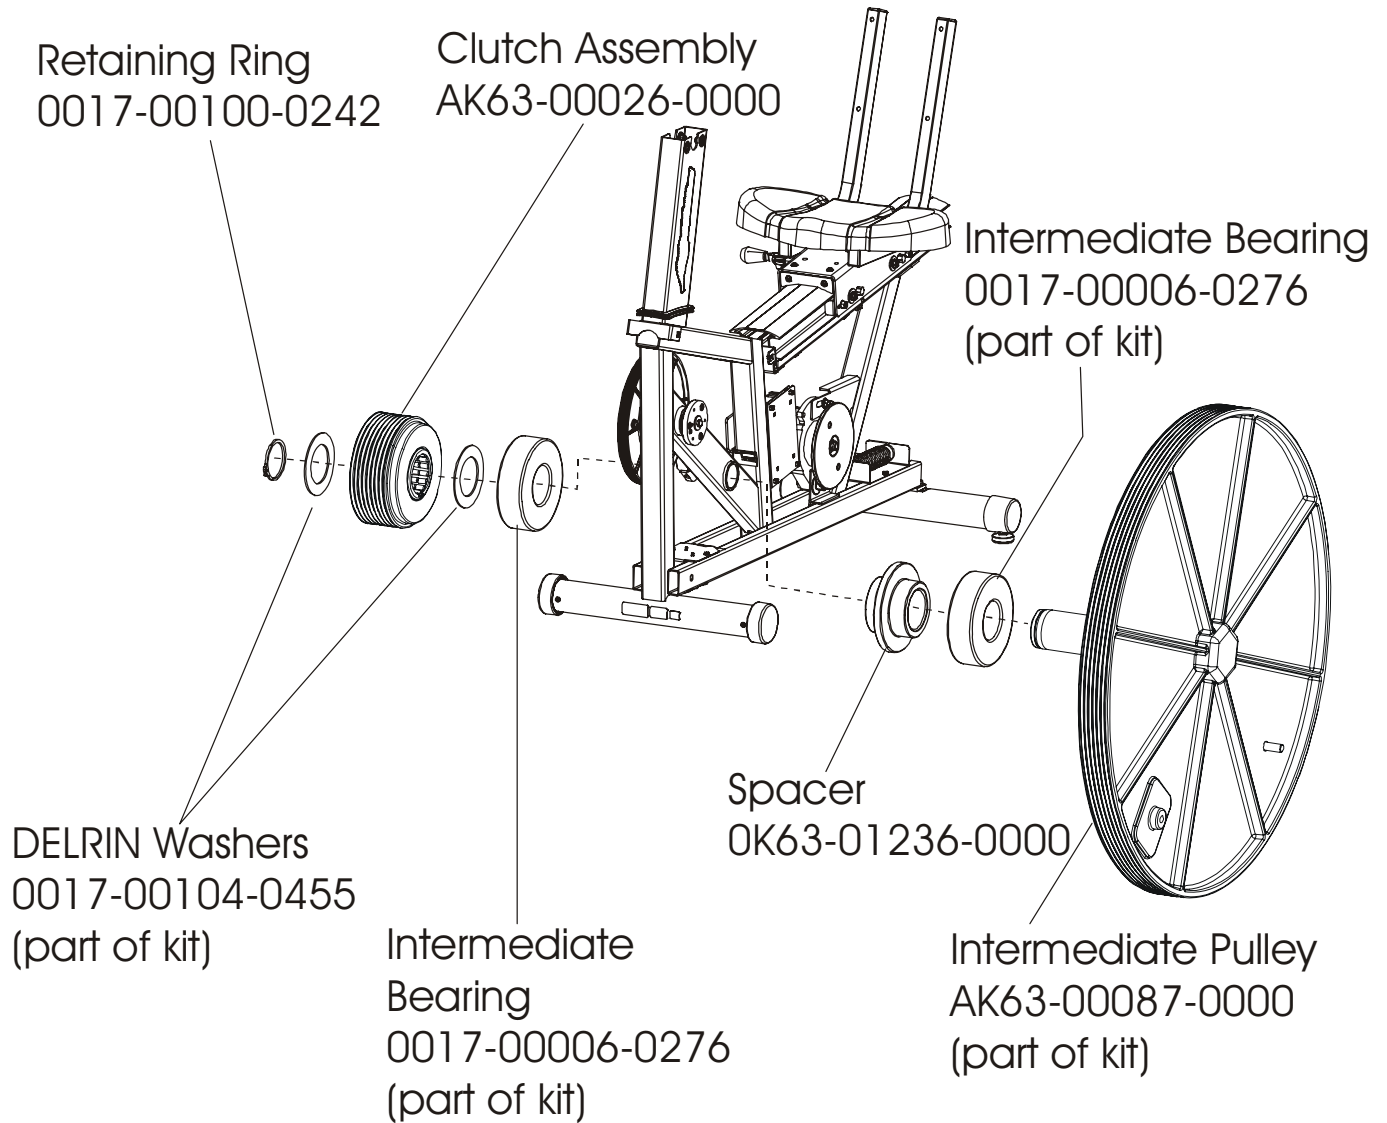

95R-0XXX-04
S/N 10000 and UP

Assembly Number – AK63-00093-0000

ARCTIC SILVER 95Ri
Crank Shaft and Bearing Assembly

95R-0XXX-04
S/N 10000 and UP

ARCTIC SILVER 95Ri
Intermediate Shaft and Bearing Assy.

95R-0XXX-04
S/N 10000 and UP

Kit Number – GK63-00002-0007

Idler Bracket Assembly – AK63-00021-0000

ARCTIC SILVER 95Ri
Seat Assembly

95R-0XXX-04
S/N 10000 and UP

ARCTIC SILVER 95Ri
Seat Assembly - Bottom

95R-0XXX-04
S/N 10000 and UP

ARCTIC SILVER 95Ri
Seat Frame Assembly