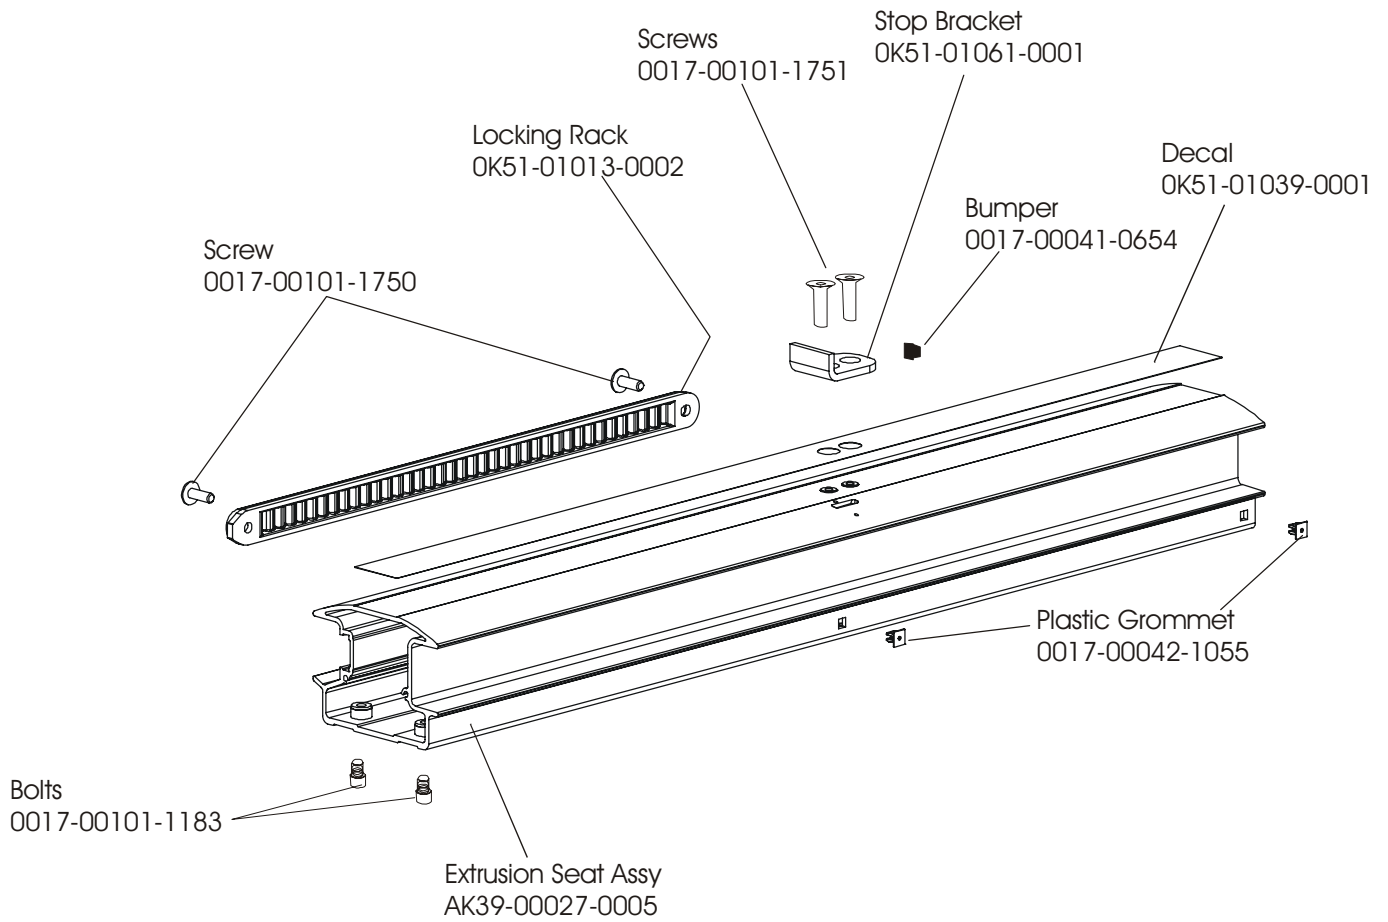

95R-0XXX-04
S/N 100000 and UP

ARCTIC SILVER 95Ri
Seat Pads and Accessory Tray

95R-0XXX-04
S/N 100000 and UP

ARCTIC SILVER 95Ri
Extrusion Assy. – AK39-00027-0005

95R-0XXX-04
S/N 100000 and UP

ARCTIC SILVER 95Ri
Wheel and Leveler