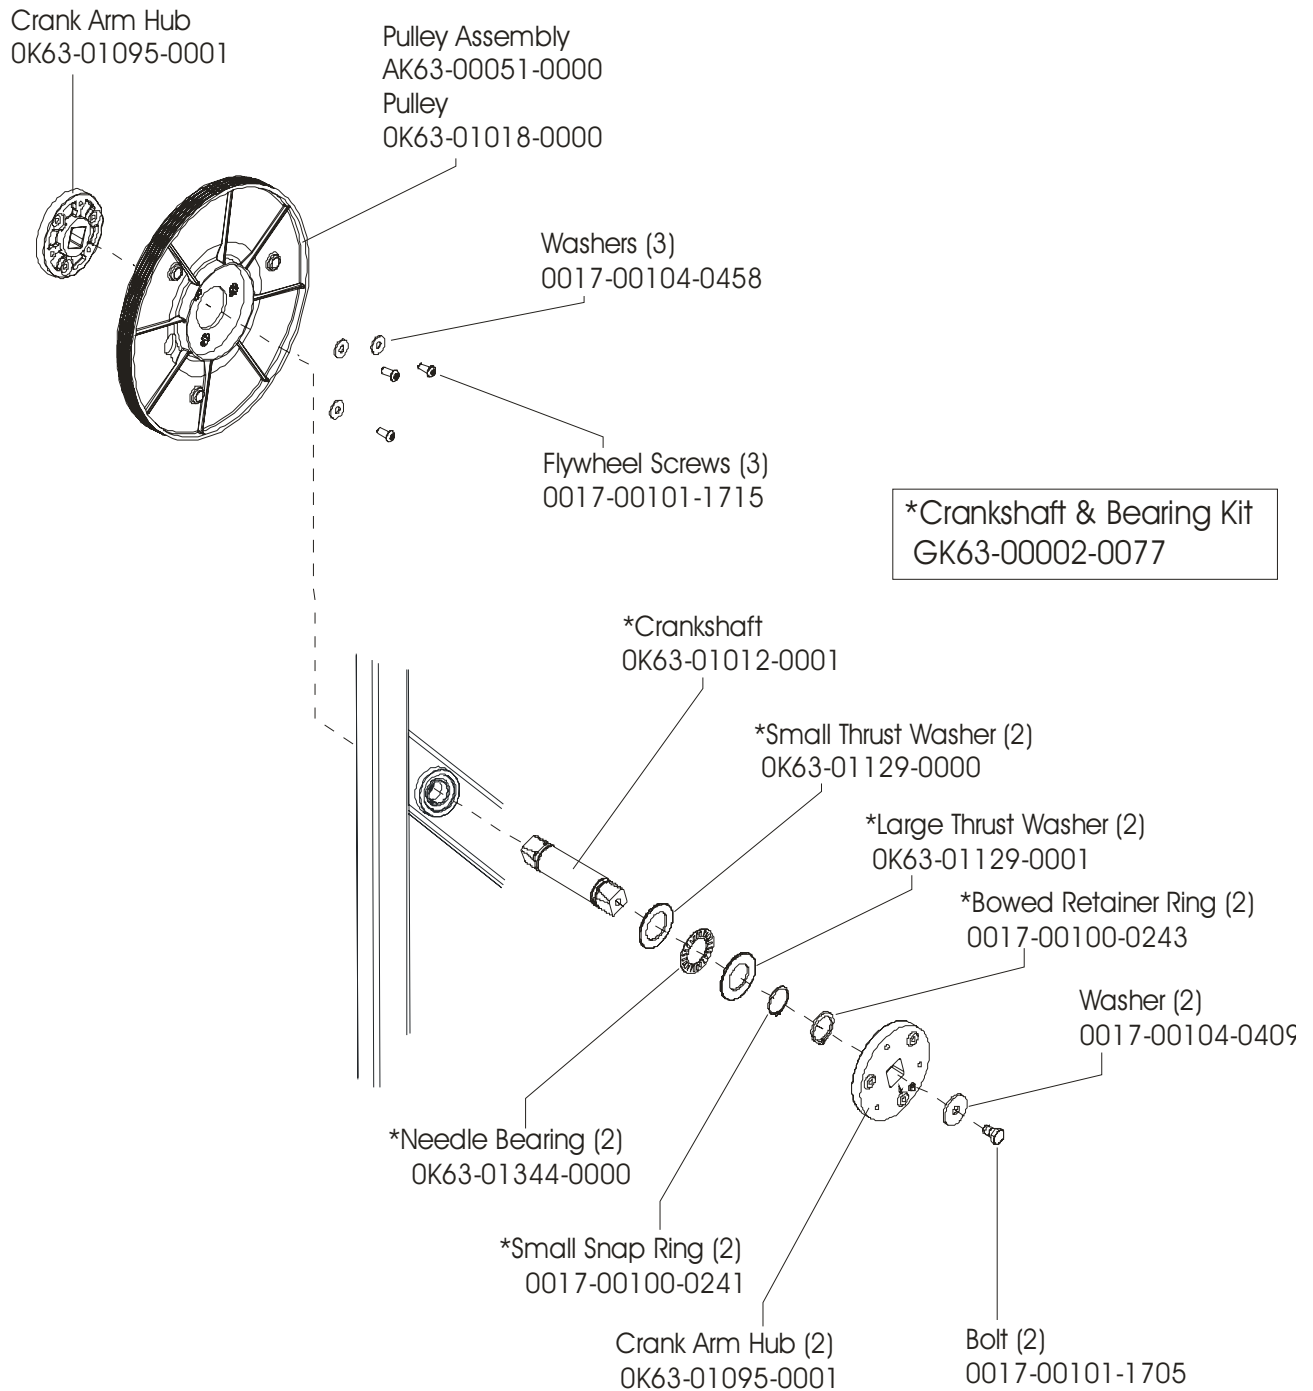

ARCTIC SILVER 95Ri
Console Support Assembly

95R-0XXX-04
S/N 10000 and UP

ARCTIC SILVER 95Ri
Shrouds, End cap and Pedals

95R-0XXX-04
S/N 100000 and UP

ARCTIC SILVER 95Ri
Belts and 6V Battery

95R-0XXX-04
S/N 10000 and UP

ARCTIC SILVER 95Ri
Resistor Assembly – AK39-00020-0001

95R-0XXX-04
S/N 100000 and UP

ARCTIC SILVER 95Ri
Power Control Board

95R-0XXX-04
S/N 10000 and UP

Assembly Number - AK39-00022-0001

ARCTIC SILVER 95Ri
Alternator w/Pulley Assembly

95R-0XXX-04
S/N 10000 and UP

Assembly Number – AK63-00093-0000

ARCTIC SILVER 95Ri
Crank Shaft and Bearing Assembly

95R-0XXX-04
S/N 10000 and UP

ARCTIC SILVER 95Ri
Intermediate Shaft and Bearing Assy.

95R-0XXX-04
S/N 10000 and UP

Kit Number – GK63-00002-0007

Idler Bracket Assembly – AK63-00021-0000

ARCTIC SILVER 95Ri
Seat Assembly

95R-0XXX-04
S/N 10000 and UP

ARCTIC SILVER 95Ri
Seat Assembly - Bottom

95R-0XXX-04
S/N 10000 and UP

ARCTIC SILVER 95Ri
Seat Frame Assembly