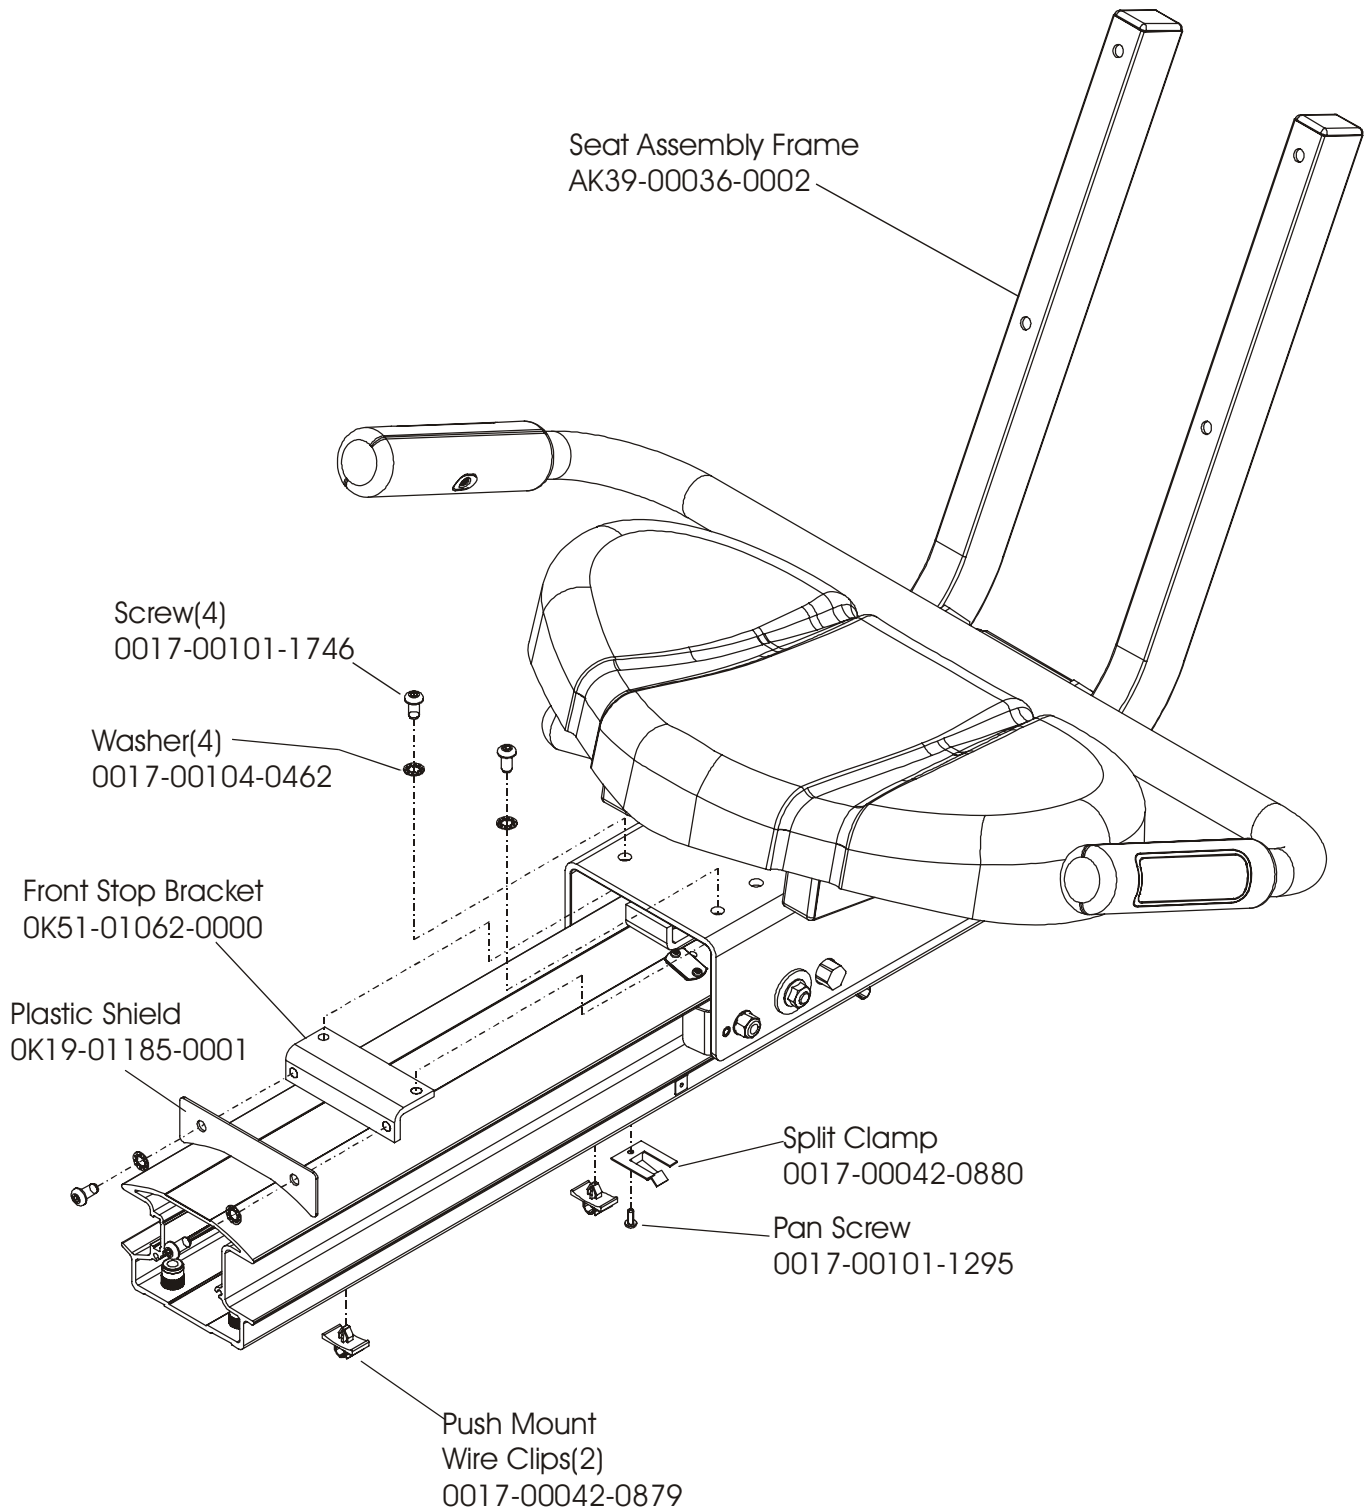

ARCTIC SILVER 95Ri
Seat Frame Assembly

95R-0XXX-04
S/N 100000 and UP