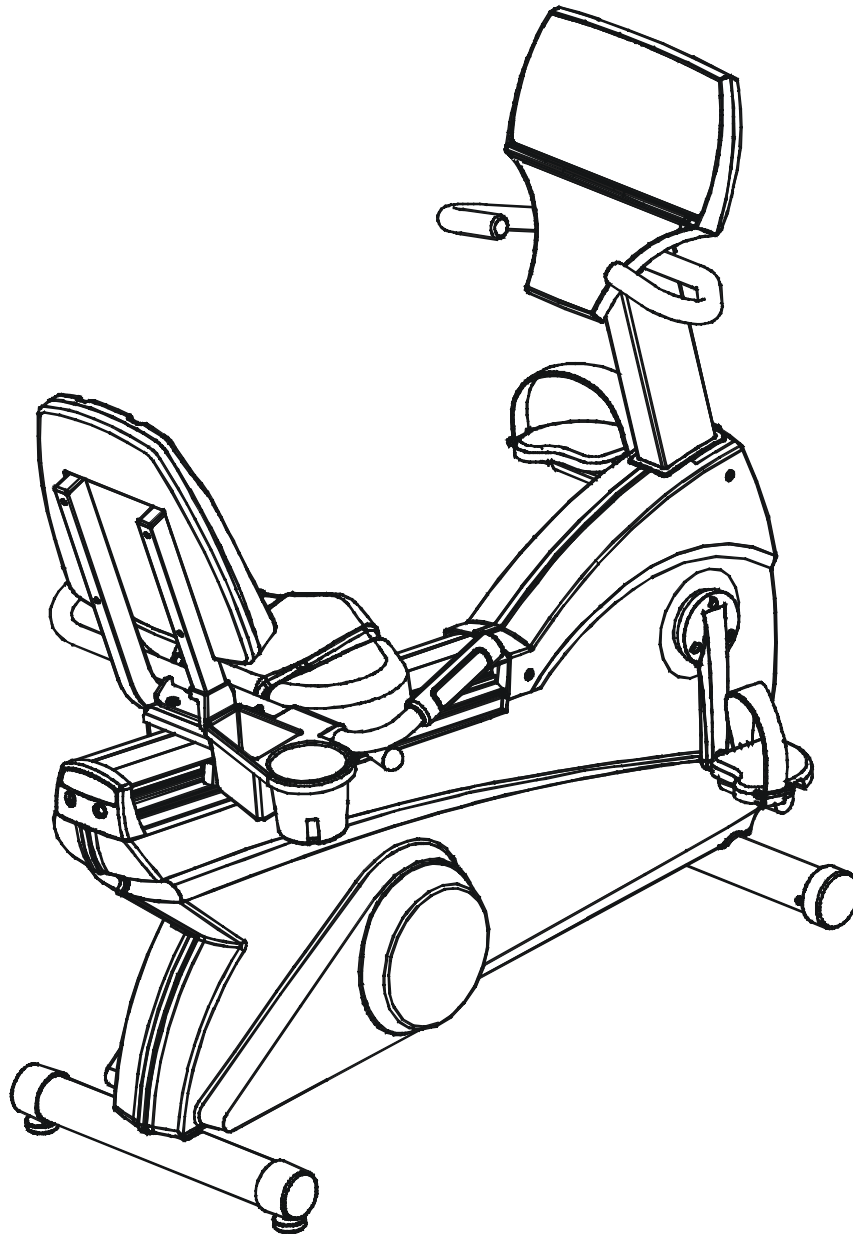

LifeFitness

Arctic Silver 95Ri Recumbent Bike

Customer Support Services ***PARTS MANUAL*** rev 04 Apr 2007

ARCTIC SILVER 95Ri
REFERENCES

95R-0XXX-04
S/N 100000 and UP

OPERATION MANUAL	M051-00K39-A119
POWER OPTION KIT 120V	GK39-00002-0002
POWER OPTION KIT 240/50V UK	GK39-00002-0004
POWER OPTION KIT 240V+AUS	GK39-00002-0005
POWER OPTION KIT 230/50V CON	GK39-00002-0006
HARDWARE BAG	GK39-00002-0008
TOUCH UP PAINT: SPRAY CAN .5 OZ BOTTLE W/APPLICATOR .33 OZ PEN	0017-00008-0204 0017-00008-0205 0017-00008-0206
SERVICE MANUAL	M051-00K39-A012

	Page
CONSOLE COMPONENTS	4
CONSOLE SUPPORT ASSEMBLY	5
SHROUDS, END CAP, CRANKARMS AND PEDALS	6
BELTS AND 6V BATTERY	7
RESISTOR ASSEMBLY	8
POWER CONTROL BOARD	9
ALTERNATOR W/PULLEY	10
CRANKSHAFT AND BEARING ASSEMBLY	11
INTERMEDIATE SHAFT AND BEARING ASSEMBLY	12
IDLER BRACKET ASSEMBLY	13
SEAT ASSEMBLY	14
SEAT BOTTOM ASSEMBLY	15
SEAT FRAME ASSEMBLY	16
SEAT PADS AND ACCESSORY TRAY	17
EXTRUSION ASSEMBLY	18
SEAT LOCKING ASSEMBLY	19
WHEEL AND LEVELER	20
CABLES	21