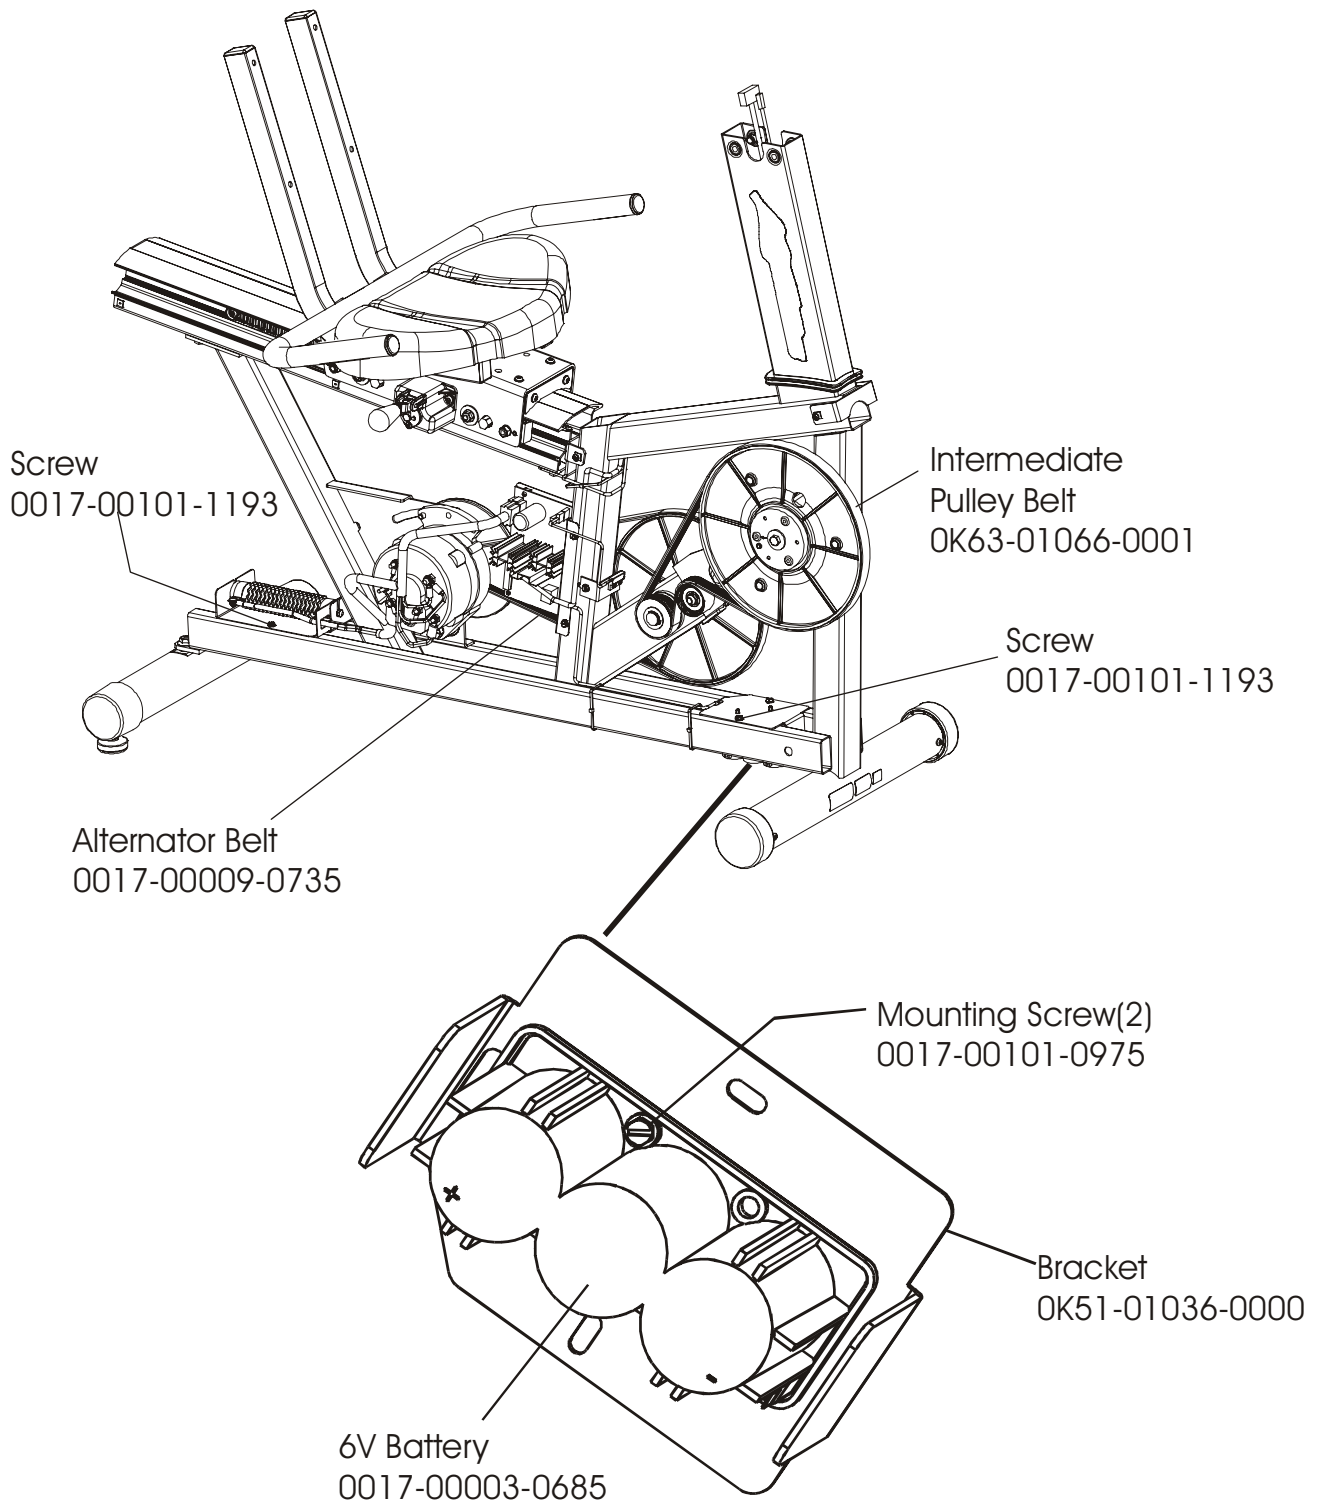

	Page
CONSOLE COMPONENTS	4
CONSOLE SUPPORT ASSEMBLY	5
SHROUDS, END CAP, CRANKARMS AND PEDALS	6
BELTS AND 6V BATTERY	7
RESISTOR ASSEMBLY	8
POWER CONTROL BOARD	9
ALTERNATOR W/PULLEY	10
CRANKSHAFT AND BEARING ASSEMBLY	11
INTERMEDIATE SHAFT AND BEARING ASSEMBLY	12
IDLER BRACKET ASSEMBLY	13
SEAT ASSEMBLY	14
SEAT BOTTOM ASSEMBLY	15
SEAT FRAME ASSEMBLY	16
SEAT PADS AND ACCESSORY TRAY	17
EXTRUSION ASSEMBLY	18
SEAT LOCKING ASSEMBLY	19
WHEEL AND LEVELER	20
CABLES	21

ARCTIC SILVER 95Ri
Console Support Assembly

95R-0XXX-04
S/N 10000 and UP

ARCTIC SILVER 95Ri
Shrouds, End cap and Pedals

95R-0XXX-04
S/N 100000 and UP

ARCTIC SILVER 95Ri
Belts and 6V Battery

95R-0XXX-04
S/N 10000 and UP