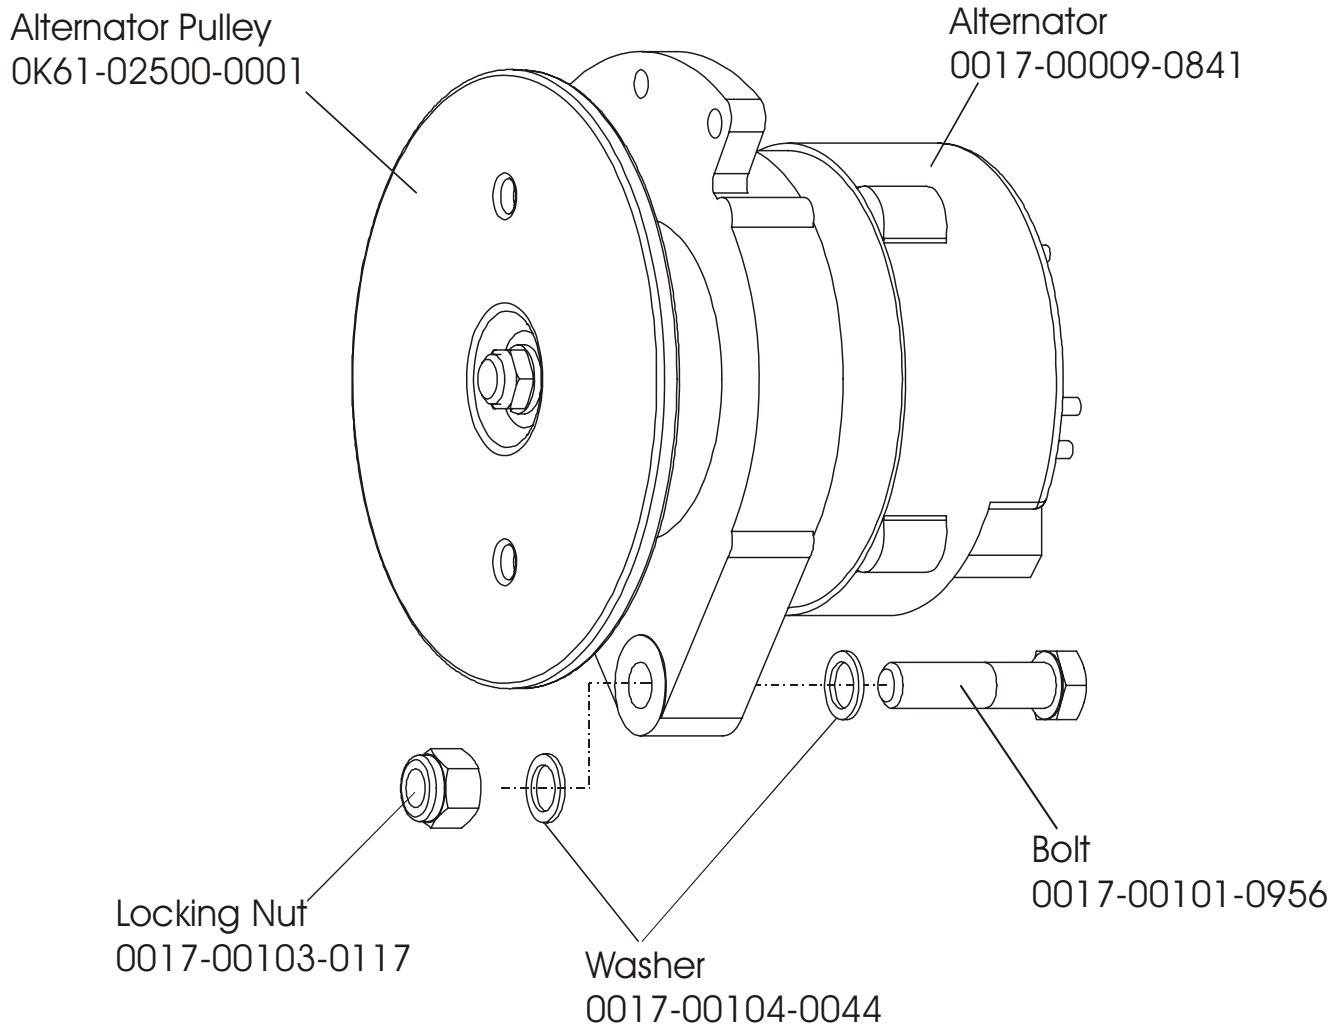

ARCTIC SILVER 95Ri
Resistor Assembly – AK39-00020-0001

95R-0XXX-04
S/N 100000 and UP

ARCTIC SILVER 95Ri
Power Control Board

95R-0XXX-04
S/N 10000 and UP

Assembly Number - AK39-00022-0001

ARCTIC SILVER 95Ri
Alternator w/Pulley Assembly

95R-0XXX-04
S/N 10000 and UP

Assembly Number – AK63-00093-0000

ARCTIC SILVER 95Ri
Crank Shaft and Bearing Assembly

95R-0XXX-04
S/N 10000 and UP

ARCTIC SILVER 95Ri
Intermediate Shaft and Bearing Assy.

95R-0XXX-04
S/N 10000 and UP