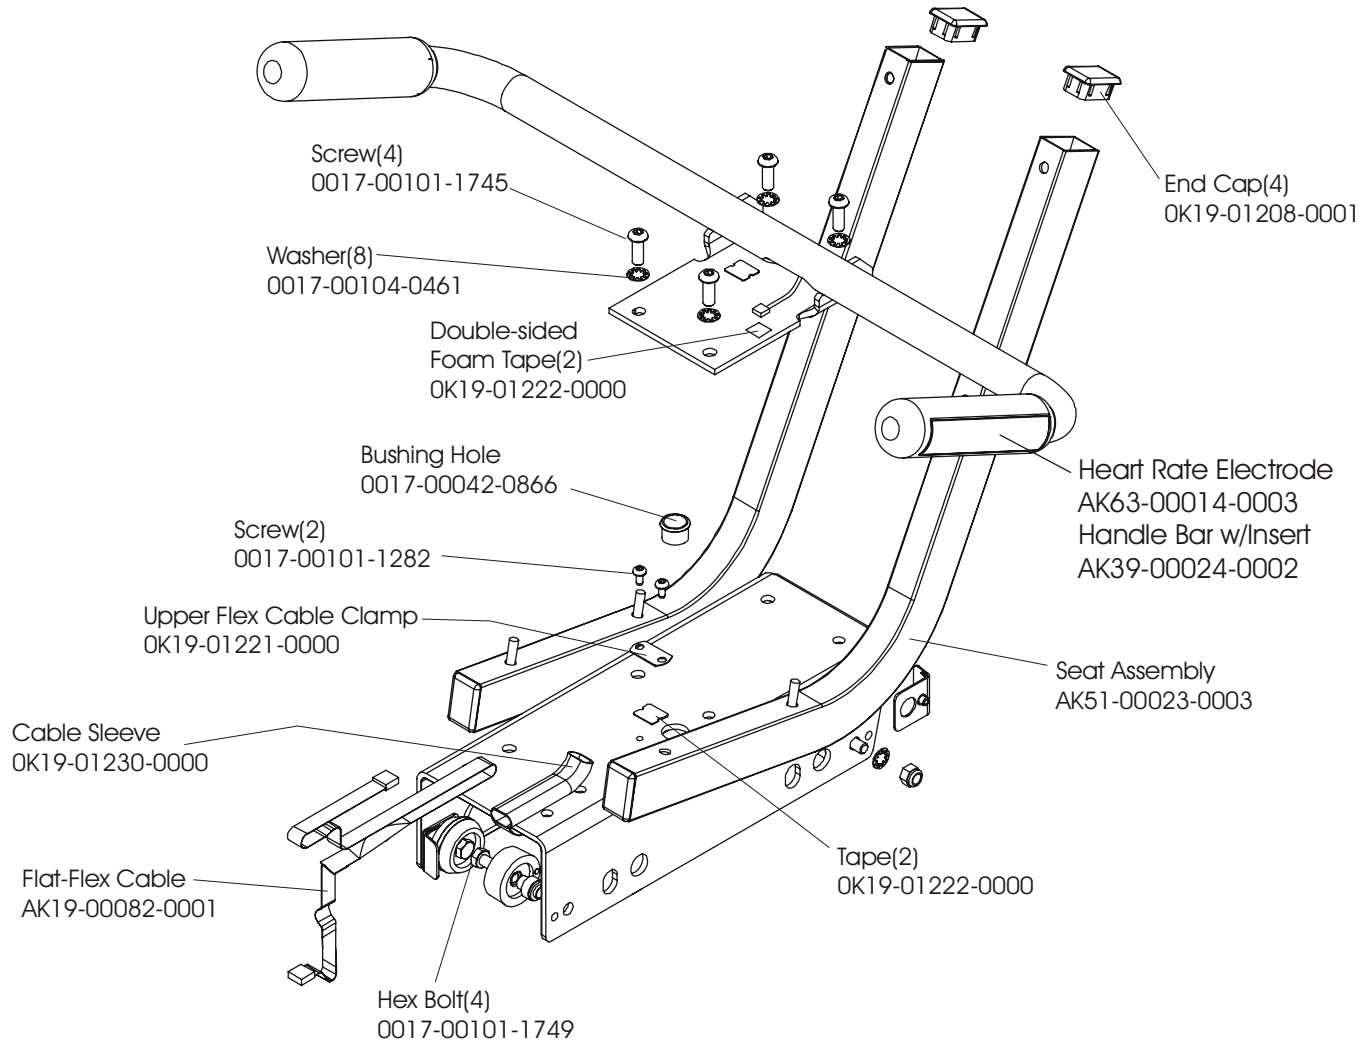

95R-0XXX-04
S/N 10000 and UP

Assembly Number – AK63-00093-0000

ARCTIC SILVER 95Ri
Crank Shaft and Bearing Assembly

95R-0XXX-04
S/N 10000 and UP

ARCTIC SILVER 95Ri
Intermediate Shaft and Bearing Assy.

95R-0XXX-04
S/N 10000 and UP

Kit Number – GK63-00002-0007

Idler Bracket Assembly – AK63-00021-0000

ARCTIC SILVER 95Ri
Seat Assembly

95R-0XXX-04
S/N 10000 and UP

ARCTIC SILVER 95Ri
Seat Assembly - Bottom

95R-0XXX-04
S/N 10000 and UP

ARCTIC SILVER 95Ri
Seat Frame Assembly

95R-0XXX-04
S/N 100000 and UP

ARCTIC SILVER 95Ri
Seat Pads and Accessory Tray

95R-0XXX-04
S/N 100000 and UP

ARCTIC SILVER 95Ri
Extrusion Assy. – AK39-00027-0005

95R-0XXX-04
S/N 100000 and UP

ARCTIC SILVER 95Ri
Wheel and Leveler