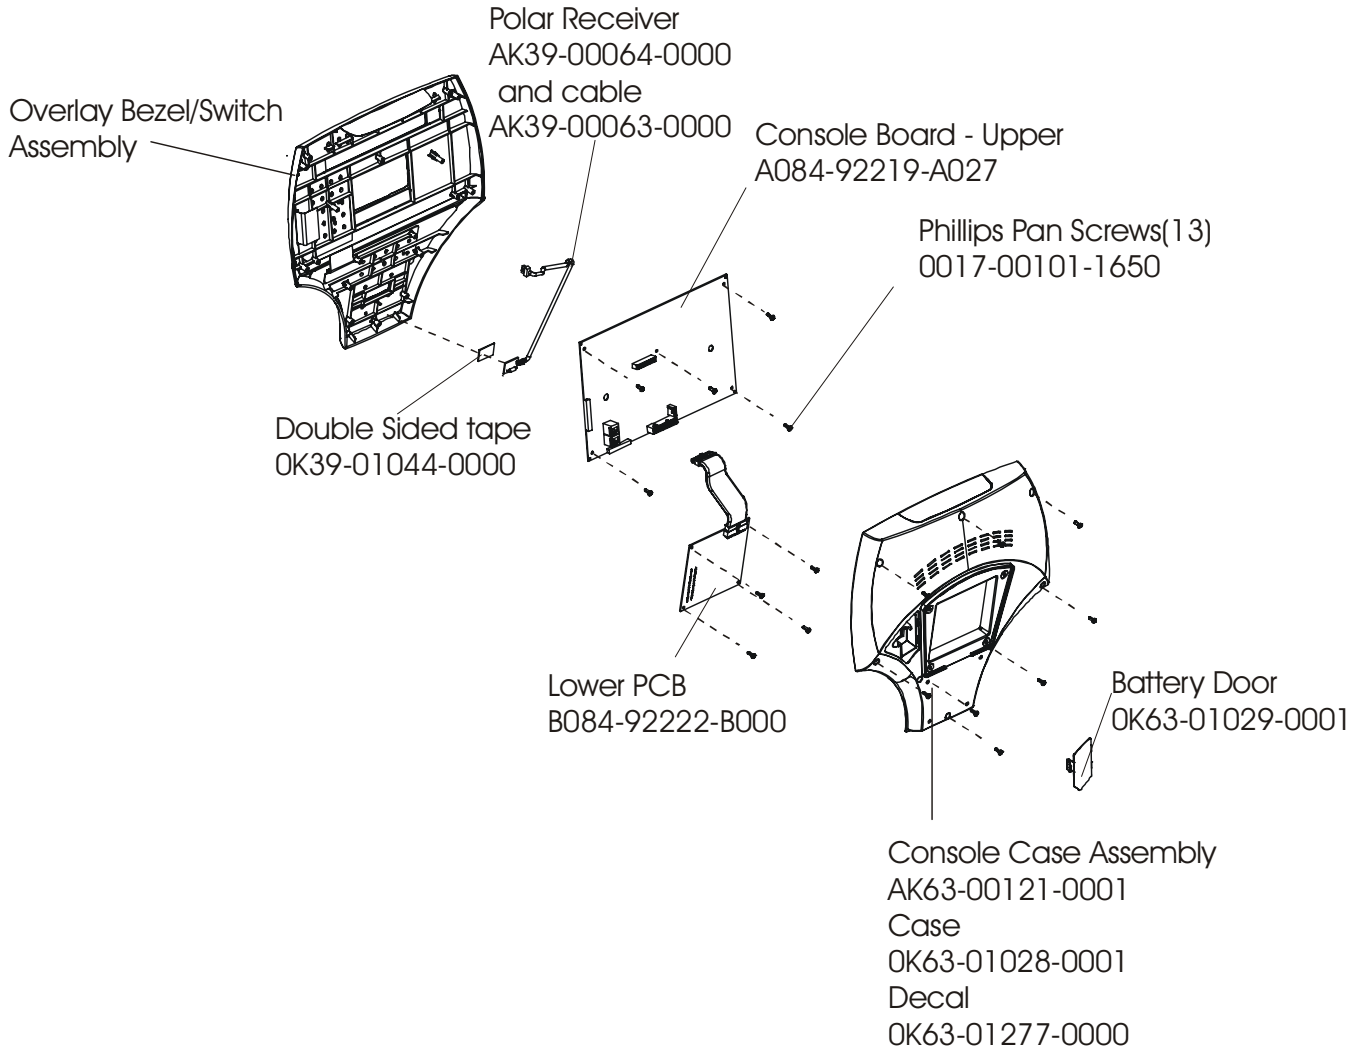

LifeFitness

Arctic Silver 95Ri Recumbent Bike

Customer Support Services ***PARTS MANUAL*** rev 04 Apr 2007

ARCTIC SILVER 95Ri
REFERENCES

95R-0XXX-04
S/N 100000 and UP

OPERATION MANUAL	M051-00K39-A119
POWER OPTION KIT 120V	GK39-00002-0002
POWER OPTION KIT 240/50V UK	GK39-00002-0004
POWER OPTION KIT 240V+AUS	GK39-00002-0005
POWER OPTION KIT 230/50V CON	GK39-00002-0006
HARDWARE BAG	GK39-00002-0008
TOUCH UP PAINT: SPRAY CAN .5 OZ BOTTLE W/APPLICATOR .33 OZ PEN	0017-00008-0204 0017-00008-0205 0017-00008-0206
SERVICE MANUAL	M051-00K39-A012

	Page
CONSOLE COMPONENTS	4
CONSOLE SUPPORT ASSEMBLY	5
SHROUDS, END CAP, CRANKARMS AND PEDALS	6
BELTS AND 6V BATTERY	7
RESISTOR ASSEMBLY	8
POWER CONTROL BOARD	9
ALTERNATOR W/PULLEY	10
CRANKSHAFT AND BEARING ASSEMBLY	11
INTERMEDIATE SHAFT AND BEARING ASSEMBLY	12
IDLER BRACKET ASSEMBLY	13
SEAT ASSEMBLY	14
SEAT BOTTOM ASSEMBLY	15
SEAT FRAME ASSEMBLY	16
SEAT PADS AND ACCESSORY TRAY	17
EXTRUSION ASSEMBLY	18
SEAT LOCKING ASSEMBLY	19
WHEEL AND LEVELER	20
CABLES	21

ARCTIC SILVER 95Ri
Console Components

95R-0XXX-04
S/N 10000 and UP

Console Assembly	Overlay/Bezel/Switch Assy.
AK39-00133-0001 Eng	AK63-00165-0001 Eng Met
AK39-00133-0002 Eng Met	AK63-00165-0001 Eng Met
AK39-00133-0003 Ger Met	AK63-00165-0003 Ger Met
AK39-00133-0004 Spn Met	AK63-00165-0004 Spn Met
AK39-00133-0006 Jap Met	AK63-00165-0006 Jap Met
AK39-00133-0007 Frn Met	AK63-00165-0007 Frn Met
AK39-00133-0008 Itl Met	AK63-00165-0008 Itl Met
AK39-00133-0009 Dut Met	AK63-00165-0009 Dut Met
AK39-00133-0010 Por Met	AK63-00165-0010 Por Met
AK39-00070-0014 Tur Met	AK63-00165-0014 Tur Met

95R-0XXX-04
S/N 10000 and UP

Assembly Number – AK63-00093-0000

ARCTIC SILVER 95Ri
Crank Shaft and Bearing Assembly

95R-0XXX-04
S/N 10000 and UP

ARCTIC SILVER 95Ri
Intermediate Shaft and Bearing Assy.

95R-0XXX-04
S/N 10000 and UP