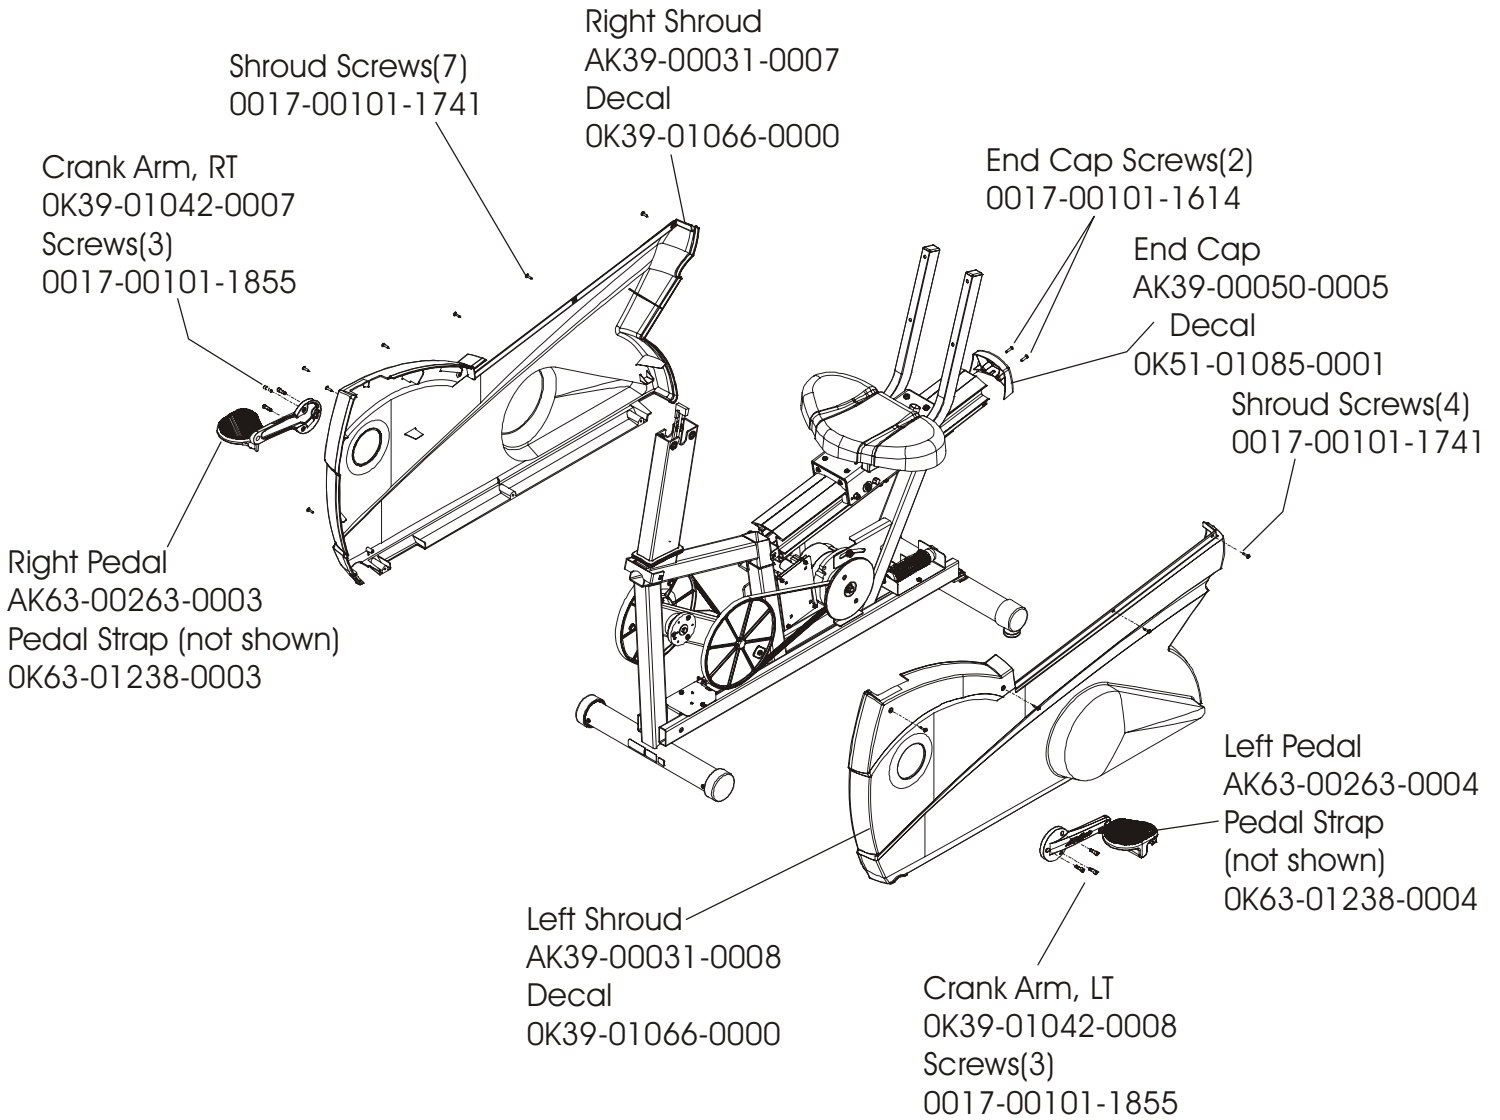

ARCTIC SILVER 95Ri
Shrouds, End cap and Pedals

95R-0XXX-04
S/N 100000 and UP