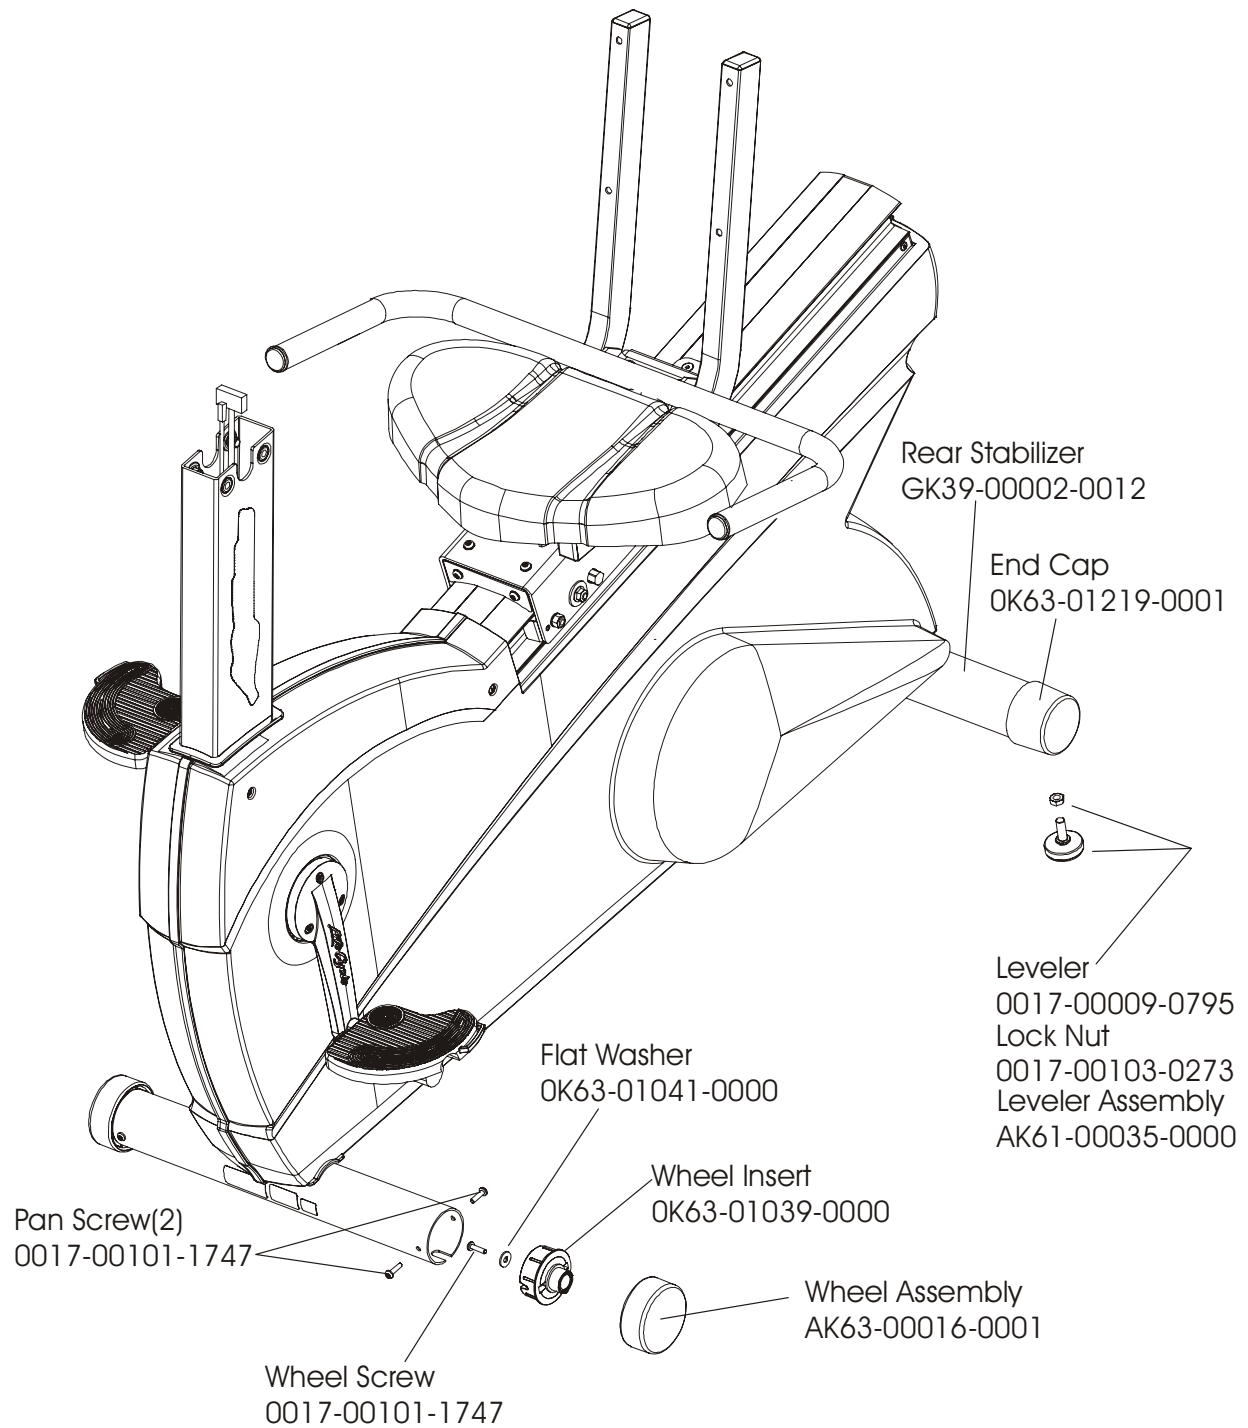

ARCTIC SILVER 95Ri
Wheel and Leveler

95R-0XXX-04
S/N 10000 and UP