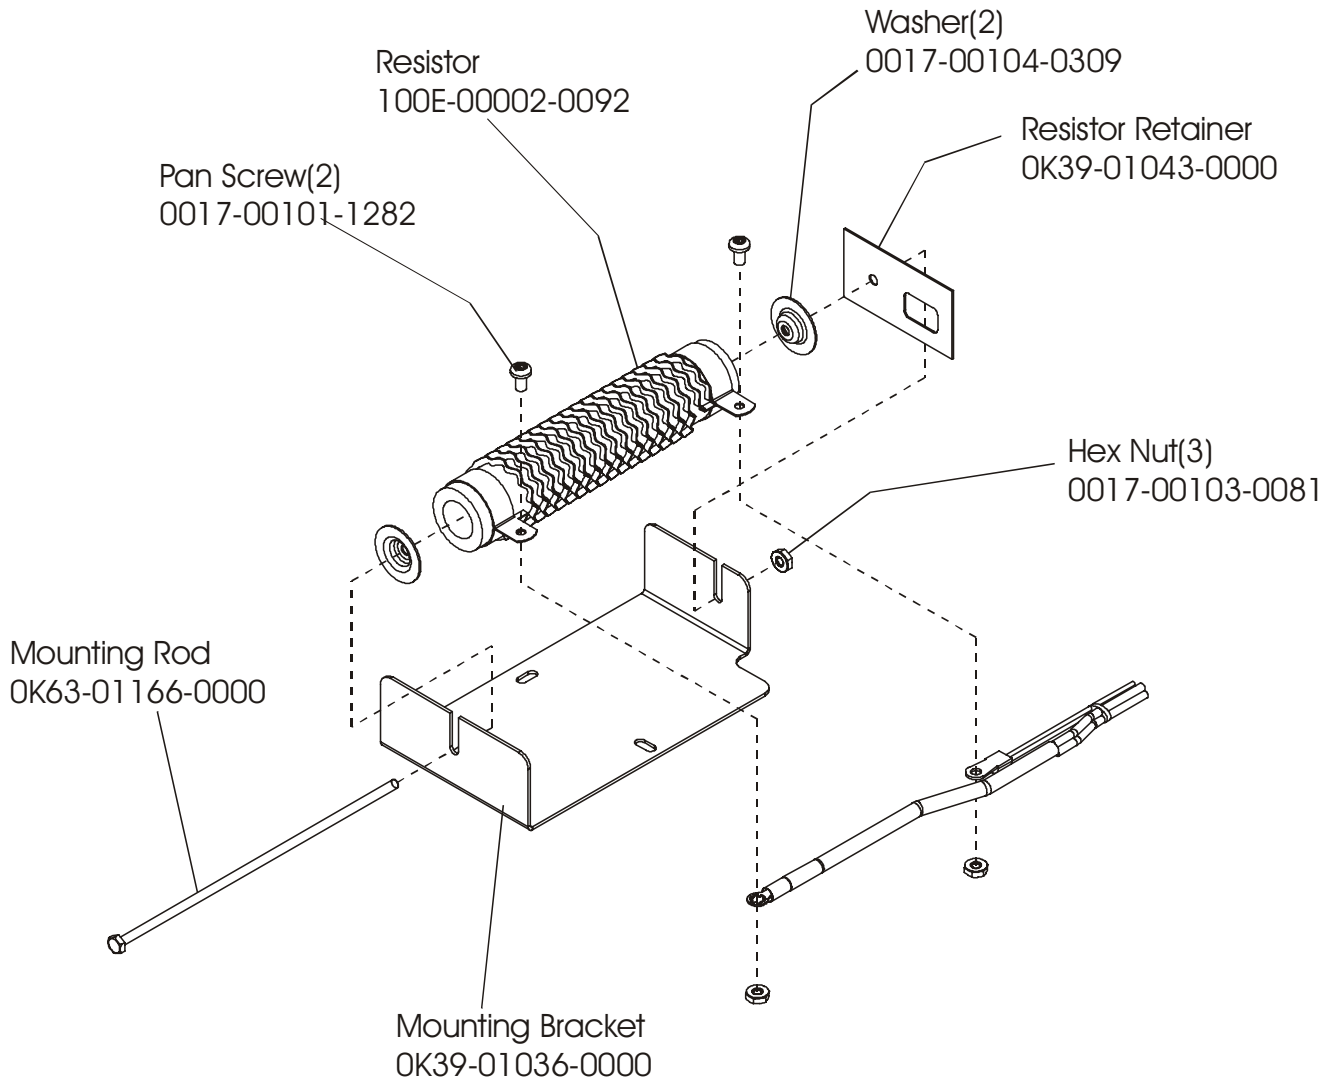

ARCTIC SILVER 95Ri
Resistor Assembly – AK39-00020-0001

95R-0XXX-04
S/N 100000 and UP