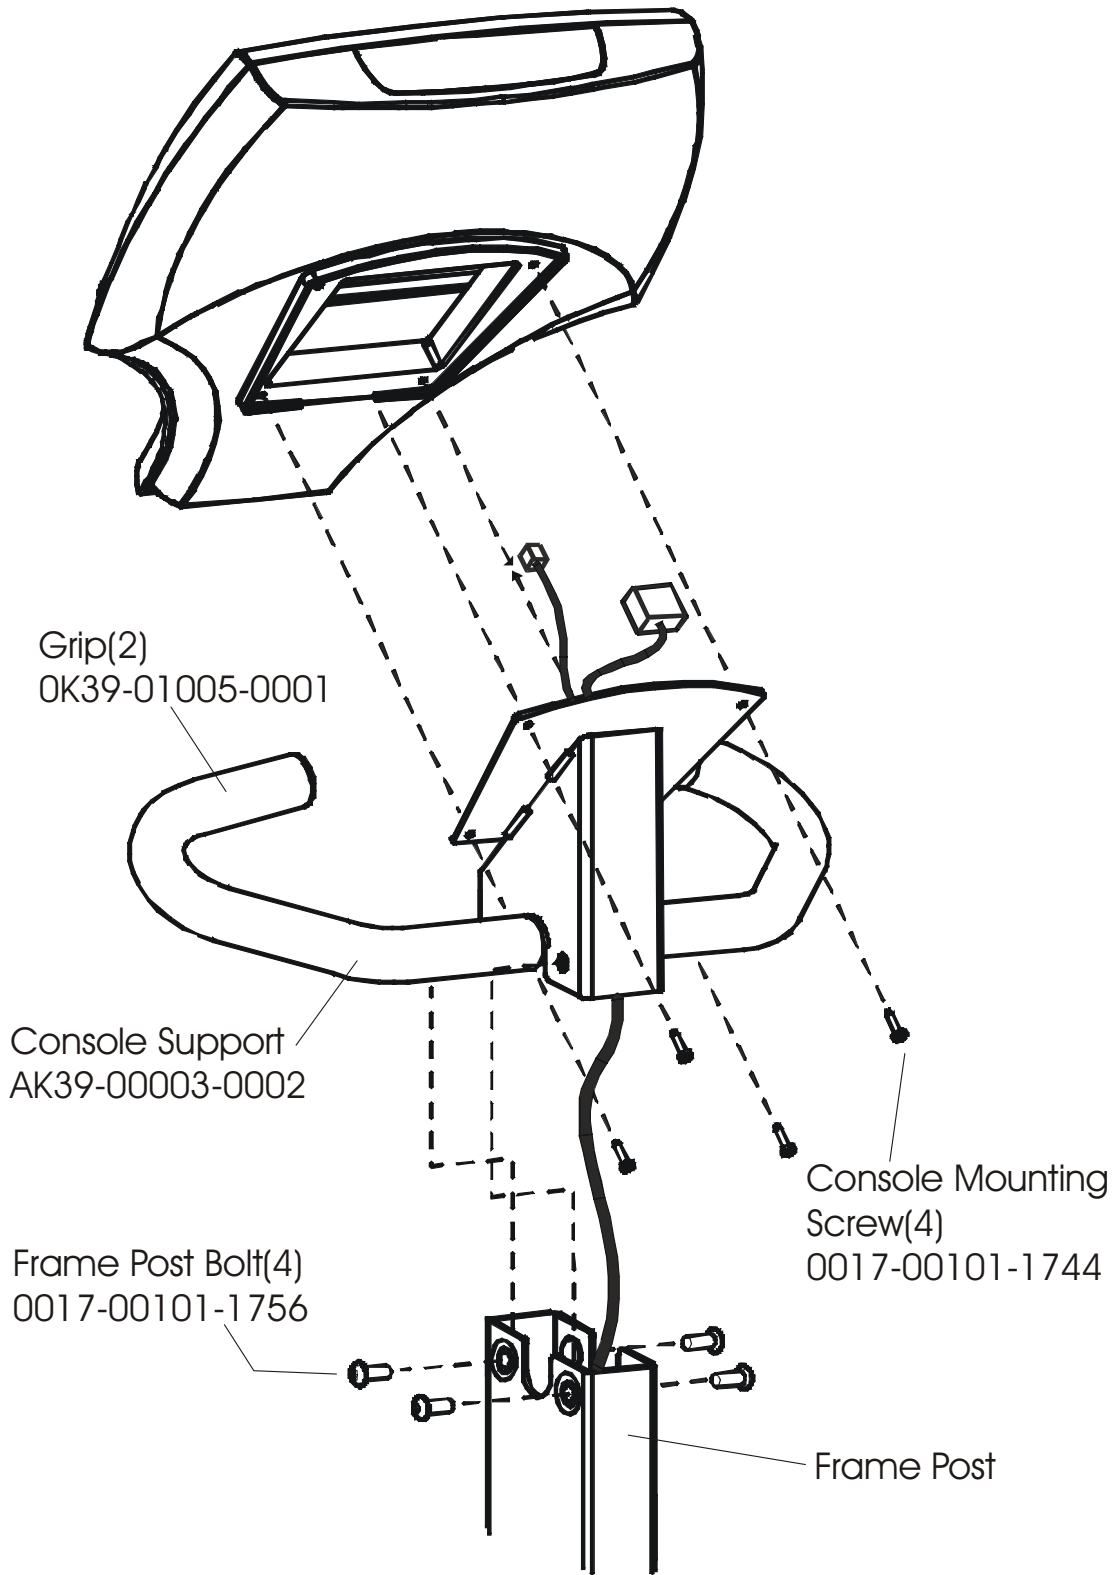

ARCTIC SILVER 95Ri
Console Support Assembly

95R-0XXX-04
S/N 10000 and UP