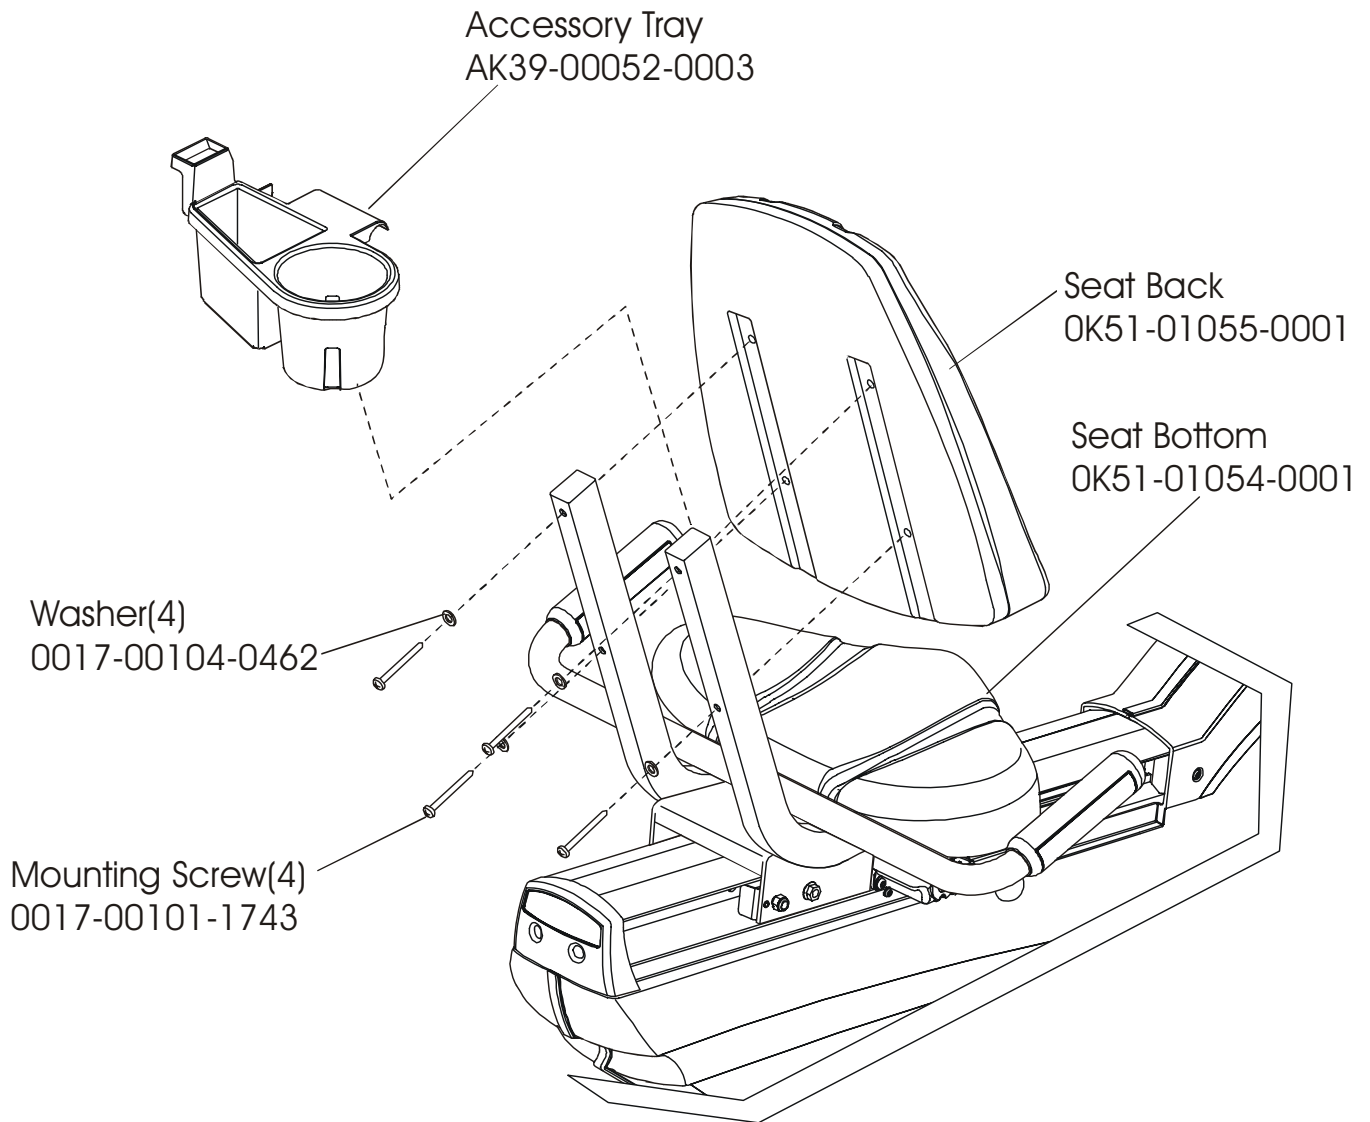

ARCTIC SILVER 95Ri
Seat Pads and Accessory Tray

95R-0XXX-04
S/N 100000 and UP