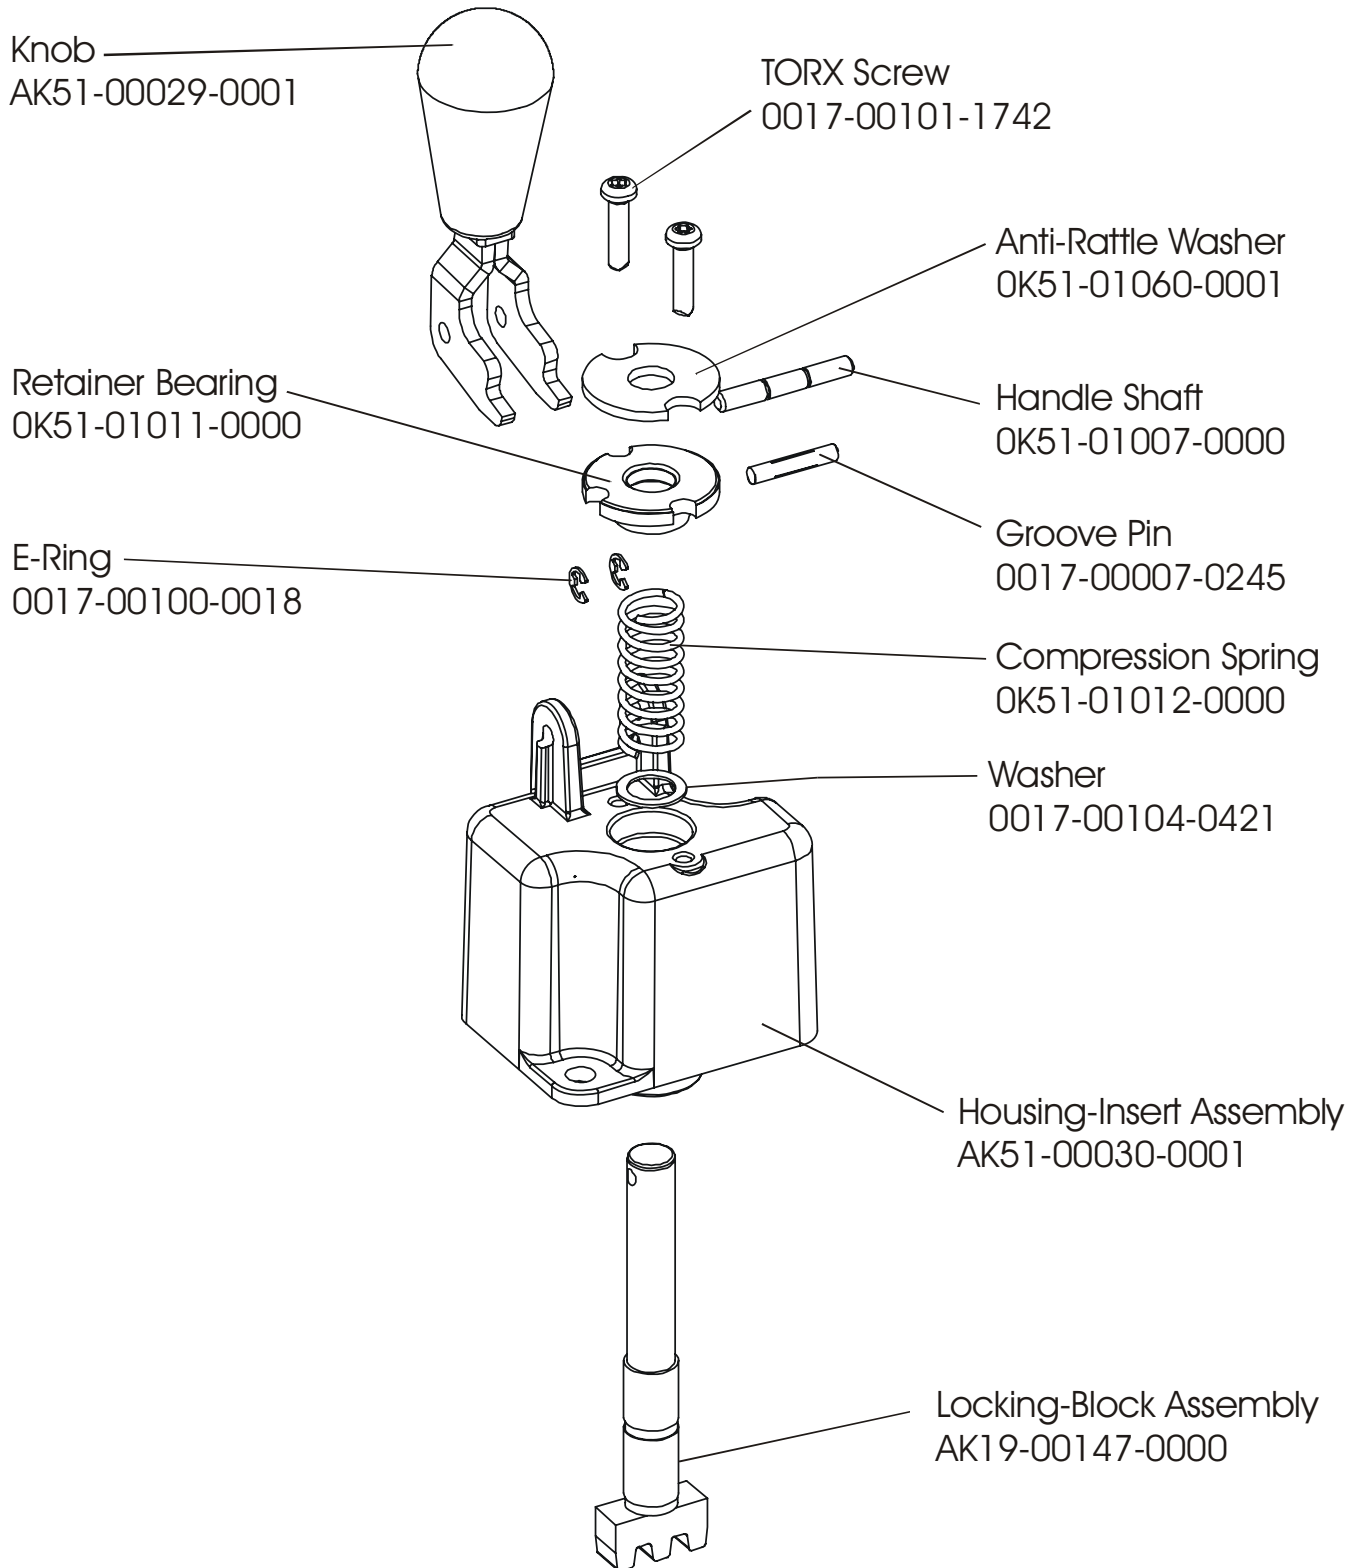

95R-0XXX-04
S/N 100000 and UP

ARCTIC SILVER 95Ri
Seat Pads and Accessory Tray

95R-0XXX-04
S/N 100000 and UP

ARCTIC SILVER 95Ri
Extrusion Assy. – AK39-00027-0005

95R-0XXX-04
S/N 100000 and UP

ARCTIC SILVER 95Ri
Wheel and Leveler